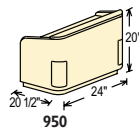

ASSEMBLED

#950 Wood Veneer Table Top Lectern

SHOWN IN MAHOGANY ON WALNUT ▶

#910 Wood Veneer Table Top Lectern

Modern stylistic radius curves and contoured edging. Reading lamp illuminates generous reading surface large enough for 3 ring binder. Digital timepiece included.

SHOWN IN CHERRY ON CHERRY ▶

MODERN
STYLISTIC
RADIUS
CURVES

#950 / 901 Combo Floor Lectern

SHOWN IN MAHOGANY
ON WALNUT

FOR
AUDIENCES
UP TO 7500

2
LOCKING
DOORS

COLOR OPTIONS

MAHOGANY
ON WALNUT

CHERRY
ON CHERRY

Built-In Full Featured Amplifier for 950 with Technologically Advanced (MP3 Compatible) Media Aux 1/8" Input

950

TECHNICAL SPECIFICATIONS

Dimensions: 28"H x 24"W x 20"D

Weight: 910 Non Sound - 55lbs

950 Sound - 62 lbs.

901 Base - 70 lbs.

Shelf (950): 11"H x 16"D x 22"W

Power Output: 75 Watts

Microphones: 2 Condenser type: Handheld
w/ 9' Cable; Tie-Clip/Lavalier
w/ 10' Cable

Speakers: Four 4" High Efficiency

Inputs: Two Mics, One Aux

Wireless: Switchable; Two Frequency

Outputs: Line out 1 - Extension Speaker

Line out 2 - Tape Recorder

Controls: Four Volume, Bass/Treble, On/Off

Fuse: Internally Mounted, 2A

Power Supply: 117 Volt AC; 12 V DC

w/ Optional Battery

Recharger: Internally mounted; w/ LED indicator

910

910/901

950

950/901

AVAILABLE ACCESSORIES

WIRELESS READY FOR SOUND LECTERNS ONLY

#LWM-5
WIRELESS MIC
HANDHELD

#LWM-6
WIRELESS MIC
TIE-CLIP/LAVALIER

#LWM-7
WIRELESS MIC
HEADSET

Contemporary
Transitional
Style!
**WITH BOLD
VENEER
LOOK**