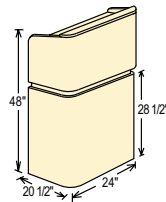

ASSEMBLED

#950 Wood Veneer Table Top Lectern

SHOWN IN MAHOGANY ON WALNUT ▶

#910 Wood Veneer Table Top Lectern

Modern stylistic radius curves and contoured edging. Reading lamp illuminates generous reading surface large enough for 3 ring binder. Digital timepiece included.

SHOWN IN CHERRY ON CHERRY ▶

MODERN
STYLISTIC
RADIUS
CURVES

#950 / 901 Combo Floor Lectern

SHOWN IN MAHOGANY
ON WALNUT

FOR
AUDIENCES
UP TO 7500

2
LOCKING
DOORS

COLOR OPTIONS

MAHOGANY
ON WALNUT

CHERRY
ON CHERRY

Built-In Full Featured Amplifier for 950 with Technologically Advanced (MP3 Compatible) Media Aux 1/8" Input

950

TECHNICAL SPECIFICATIONS

Dimensions: 28"H x 24"W x 20"D

Weight: 910 Non Sound - 55lbs

950 Sound - 62 lbs.

901 Base - 70 lbs.

Shelf (950): 11"H x 16"D x 22"W

Power Output: 75 Watts

Microphones: 2 Condenser type: Handheld
w/ 9' Cable; Tie-Clip/Lavalier
w/ 10' Cable

Speakers: Four 4" High Efficiency

Inputs: Two Mics, One Aux

Wireless: Switchable; Two Frequency

Outputs: Line out 1 - Extension Speaker

Line out 2 - Tape Recorder

Controls: Four Volume, Bass/Treble, On/Off

Fuse: Internally Mounted, 2A

Power Supply: 117 Volt AC; 12 V DC

w/ Optional Battery

Recharger: Internally mounted; w/ LED indicator

910

910/901

950

950/901

AVAILABLE ACCESSORIES

WIRELESS READY FOR SOUND LECTERNS ONLY

#LWM-5
WIRELESS MIC
HANDHELD

#LWM-6
WIRELESS MIC
TIE-CLIP/LAVALIER

#LWM-7
WIRELESS MIC
HEADSET

Contemporary
Transitional
Style!
**WITH BOLD
VENEER
LOOK**