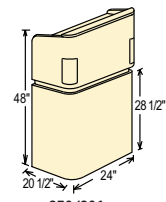

950/901

AVAILABLE ACCESSORIES

WIRELESS READY FOR SOUND LECTERNS ONLY

#LWM-5
WIRELESS MIC
HANDHELD

#LWM-6
WIRELESS MIC
TIE-CLIP/LAVALIER