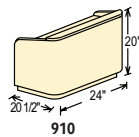

ASSEMBLED

#950 Wood Veneer Table Top Lectern

SHOWN IN MAHOGANY ON WALNUT ▶

#910 Wood Veneer Table Top Lectern

Modern stylistic radius curves and contoured edging. Reading lamp illuminates generous reading surface large enough for 3 ring binder. Digital timepiece included.

SHOWN IN CHERRY ON CHERRY ▶

MODERN
STYLISTIC
RADIUS
CURVES

#950 / 901 Combo Floor Lectern

SHOWN IN MAHOGANY
ON WALNUT

FOR
AUDIENCES
UP TO 7500

2
LOCKING
DOORS

COLOR OPTIONS

MAHOGANY
ON WALNUT

CHERRY
ON CHERRY

Built-In Full Featured Amplifier for 950 with Technologically Advanced (MP3 Compatible) Media Aux 1/8" Input

950

TECHNICAL SPECIFICATIONS

Dimensions: 28"H x 24"W x 20"D

Weight: 910 Non Sound - 55lbs

950 Sound - 62 lbs.

901 Base - 70 lbs.

Shelf (950): 11"H x 16"D x 22"W

Power Output: 75 Watts

Microphones: 2 Condenser type: Handheld
w/ 9' Cable; Tie-Clip/Lavalier
w/ 10' Cable

Speakers: Four 4" High Efficiency

Inputs: Two Mics, One Aux

Wireless: Switchable; Two Frequency

Outputs: Line out 1 - Extension Speaker

Line out 2 - Tape Recorder

Controls: Four Volume, Bass/Treble, On/Off

Fuse: Internally Mounted, 2A

Power Supply: 117 Volt AC; 12 V DC

w/ Optional Battery

Recharger: Internally mounted; w/ LED indicator

910

910/901

950

950/901

AVAILABLE ACCESSORIES

WIRELESS READY FOR SOUND LECTERNS ONLY

#LWM-5
WIRELESS MIC
HANDHELD

#LWM-6
WIRELESS MIC
TIE-CLIP/LAVALIER

#LWM-7
WIRELESS MIC
HEADSET

Contemporary
Transitional
Style!
**WITH BOLD
VENEER
LOOK**